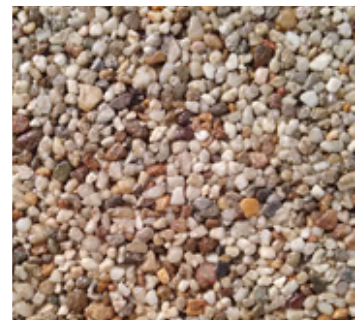

RESIN BOUND COLOUR CHART

ARUNDEL WHITE

AUTUMN

BLUE LAGOON

BRONZE

CARREAR

CRAB

DANISH GOLD

DOVEDALE 2

DOVEDALE

GOLD 3

GREY MOON

HEATHER

THE SAMPLES ABOVE ARE A SMALL SELECTION OF THE COLOUR RANGE.
PLEASE CONTACT US TO DISCUSS YOUR REQUIREMENTS AND ACCESS THE FULL COLOUR RANGE.

Dovedale Landscaping