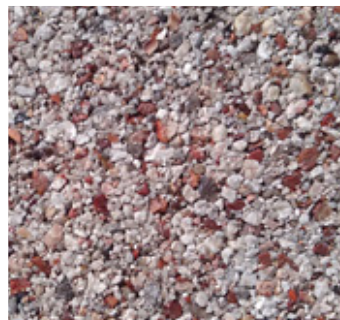

RESIN BOUND COLOUR CHART

ARUNDEL WHITE

AUTUMN

BLUE LAGOON

BRONZE

CARREAR

CRAB

DANISH GOLD

DOVEDALE 2

DOVEDALE

GOLD 3

GREY MOON

HEATHER

THE SAMPLES ABOVE ARE A SMALL SELECTION OF THE COLOUR RANGE.
PLEASE CONTACT US TO DISCUSS YOUR REQUIREMENTS AND ACCESS THE FULL COLOUR RANGE.

Dovedale Landscaping